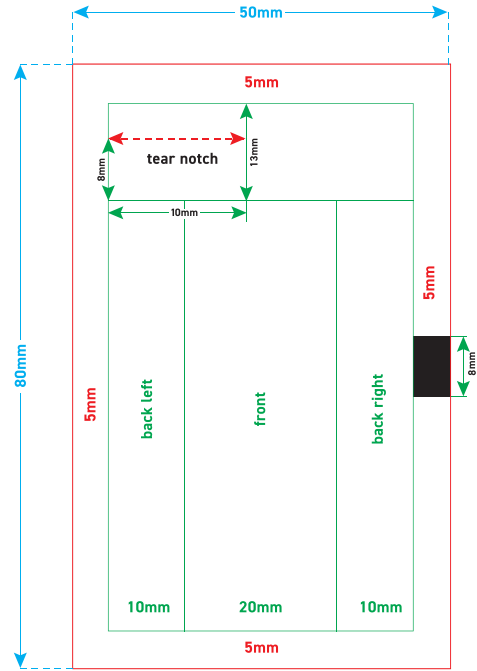

80x50_ STICK_DIELINE

TOTAL WIDTH: 50MM
TOTAL HEIGHT: 80MM
BOTTOM SEAL: 5MM
SIDE SEALS: 5MM
EYE MARK: 5MM W X 8MM HEIGHT

TEAR NOTCH INFO:
10MM FROM TOP

SPOUT INFO:
5MM FROM TOP

*ARTWORK CAN BE PLACED ON SEALS BUT SEAL AREA NEEDS TO BE MARKED