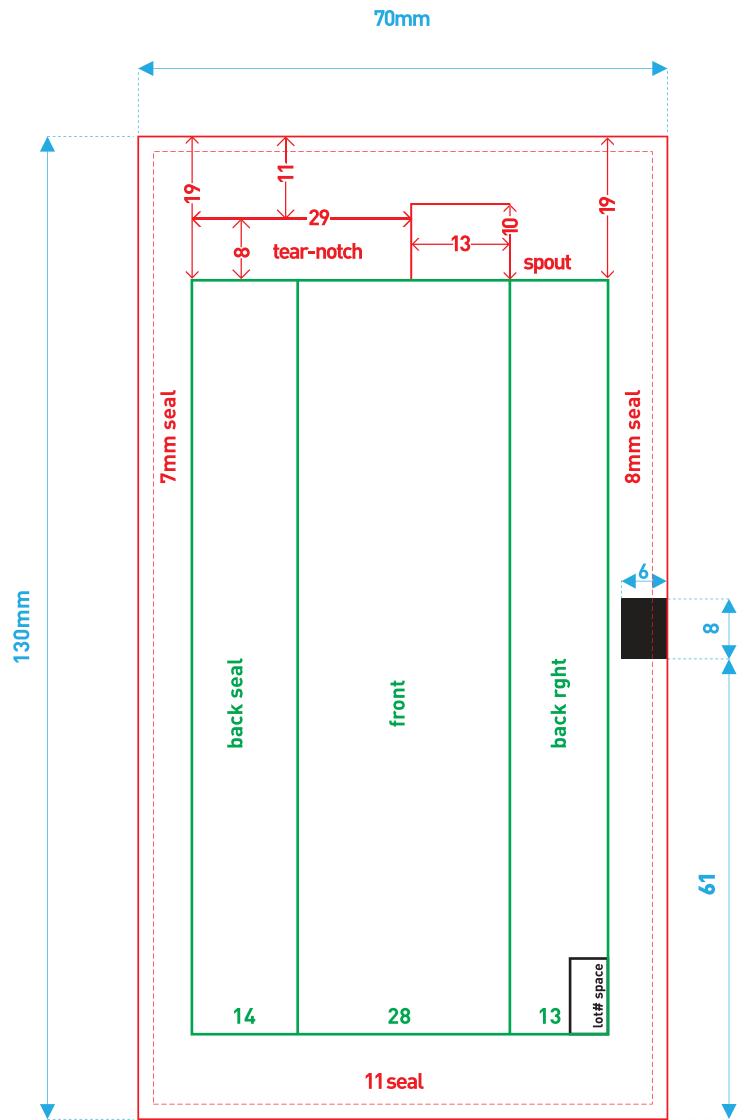

70X130_STICK_PACK_DIELINE

TOTAL FILM SIZE WIDTH:	70MM
TOTAL HEIGHT:	130MM
BOTTOM SEAL:	11MM FROM BOTTOM
TOP SEAL:	19MM FROM TOP
LEFT BACK SEAL:	7MM
BACK LEFT:	14MM
FRONT:	28MM
BACK RIGHT:	13MM
RIGHT BACK SEAL:	8MM

TEAR NOTCH INFO:
29MM TOTAL ACROSS STARTING FROM 7MM LEFT BACK SEAL
11MM DOWN FROM TOP

SPOUT INFO:
13MM FROM RIGHT OF "BACK RIGHT" SECTION
9MM DOWN FROM TOP

*ARTWORK CAN BE PLACED ON SEALS BUT SEAL AREA NEEDS TO BE MARKED